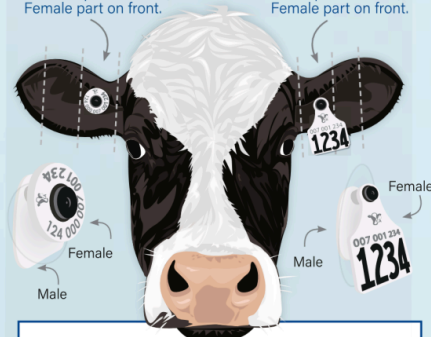

## New Tag Applicator Pin

### New tag applicator pin

Our new tag applicator pin is silver. Green pins can continue to be used but all new orders will feature the new universal silver pin.

For best retention, follow the tag positioning guidelines below.

#### RIGHT EAR

Electronic set put on the **first third** of ear with Male part on back, Female part on front.

#### LEFT EAR

Visual set put on the **first third** of ear with Male part on back, Female part on front.

If you use the new silver pin and have any feedback, please contact DairyTrace Customer Services